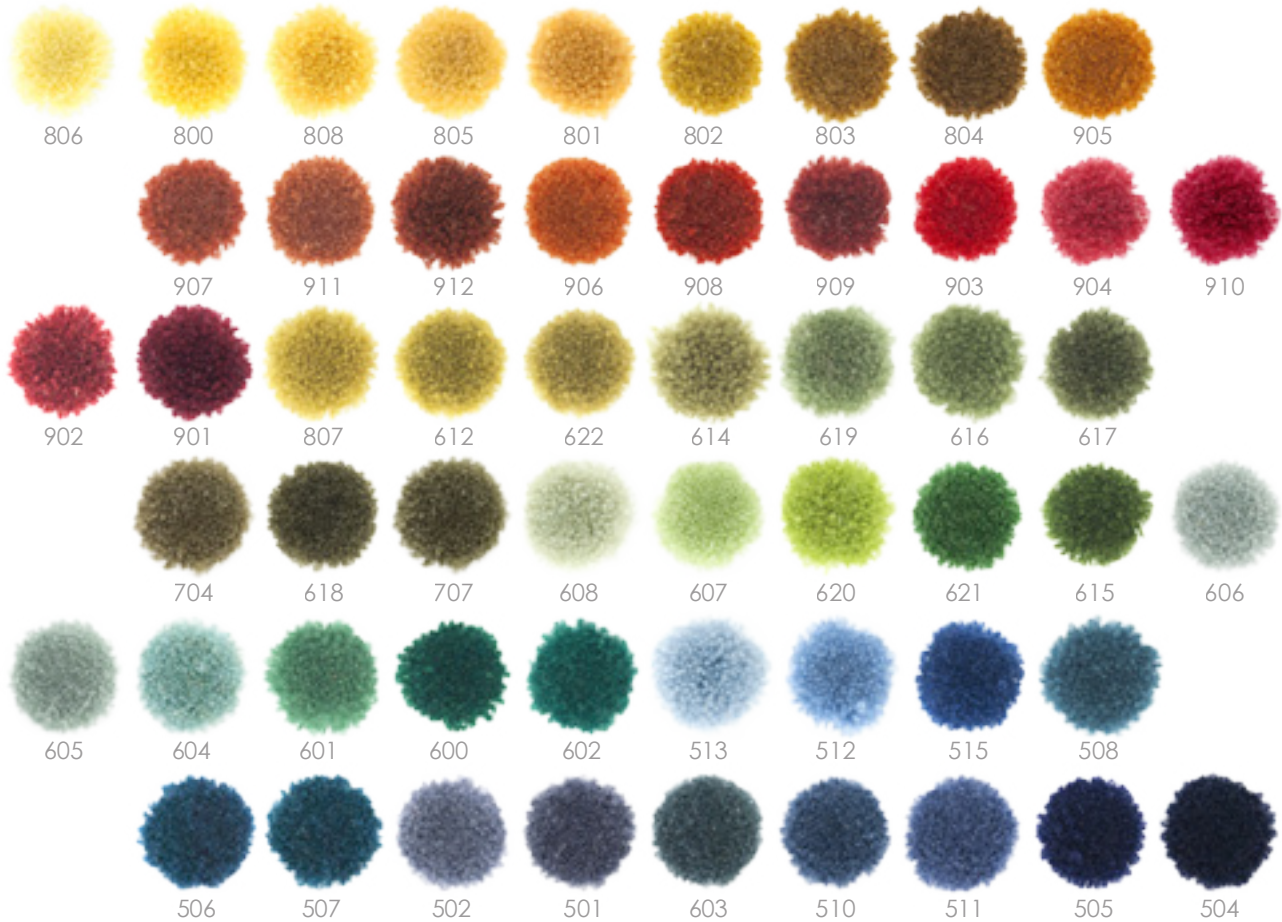

Queen

Handtuft Collection

bic. CARPETS

Queen

Queen is a 14mm short pile subtle and warm New Zealand wool selection. The softness of the yarn, the brightness of the colors will provide you a long lasting pleasure. Queen wool has a natural elasticity and is also naturally resistant to dirt.

use

please contact our sales office for advice

Queen

Queen is a 14mm short pile subtle and warm New Zealand wool selection. The softness of the yarn, the brightness of the colors will provide you a long lasting pleasure. Queen wool has a natural elasticity and is also naturally resistant to dirt.