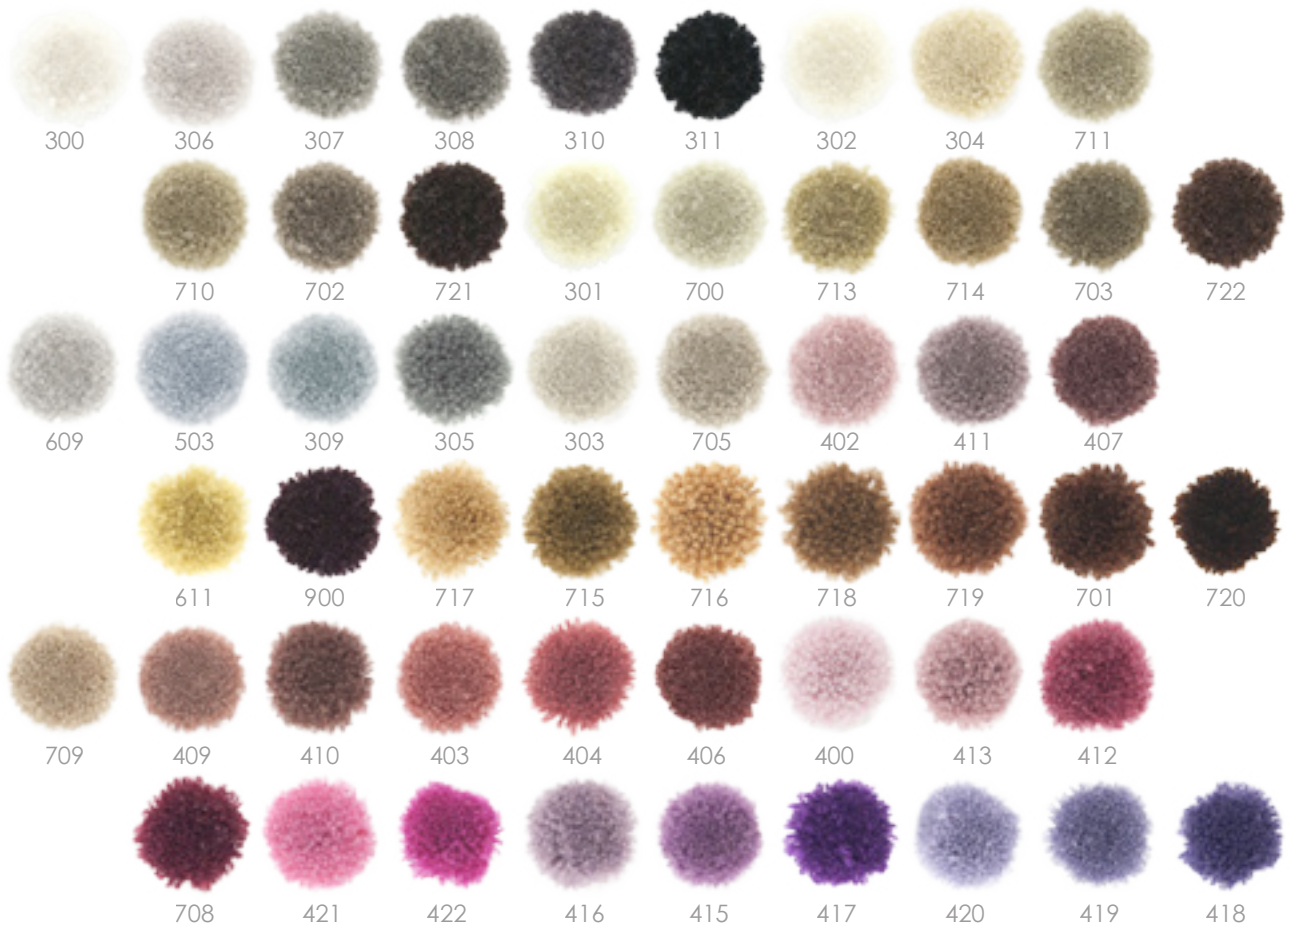

Queen

Handtuft Collection

bic. CARPETS

Queen

Queen is a 14mm short pile subtle and warm New Zealand wool selection. The softness of the yarn, the brightness of the colors will provide you a long lasting pleasure. Queen wool has a natural elasticity and is also naturally resistant to dirt.

use

please contact our sales office for advice

Queen

Queen is a 14mm short pile subtle and warm New Zealand wool selection. The softness of the yarn, the brightness of the colors will provide you a long lasting pleasure. Queen wool has a natural elasticity and is also naturally resistant to dirt.

Choose Your design, pattern, motif, style, composition, shape, colour, feeling and we will make your carpet to measure. You have the idea, we make the carpet...

sizes

available as a finished rug and wall to wall carpet
max. size of handtuft carpet without a seam: 5x10 m

pile composition

100% wool

pile weight

ca. 4000 g/m²

pile height

ca. 14 mm

width

max. 5 m